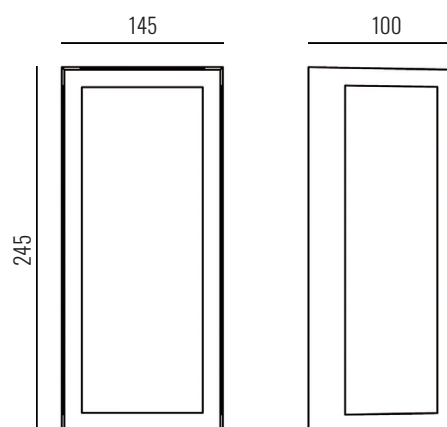

TECHNICAL DATA

TYPE

Professional LED for Exterior Lighting.

PRO	CRI ≥ 80	
IP54		L°
AC85-265V 50/60Hz		50000h

DIMENSION DRAW

Model:	Soft Topaz RE
Format:	Rectangular
Location:	Exterior
Wattage:	12W
Materials:	Aluminium
Led Color:	3000K / 4000K / 6500K
Product Dimension:	100*245*145mm
IP Code:	54
Fixation:	Wall
CRI :	80
Lumen Output:	1050LM
Frequency:	50/60 Hz
Beam Angle:	L°